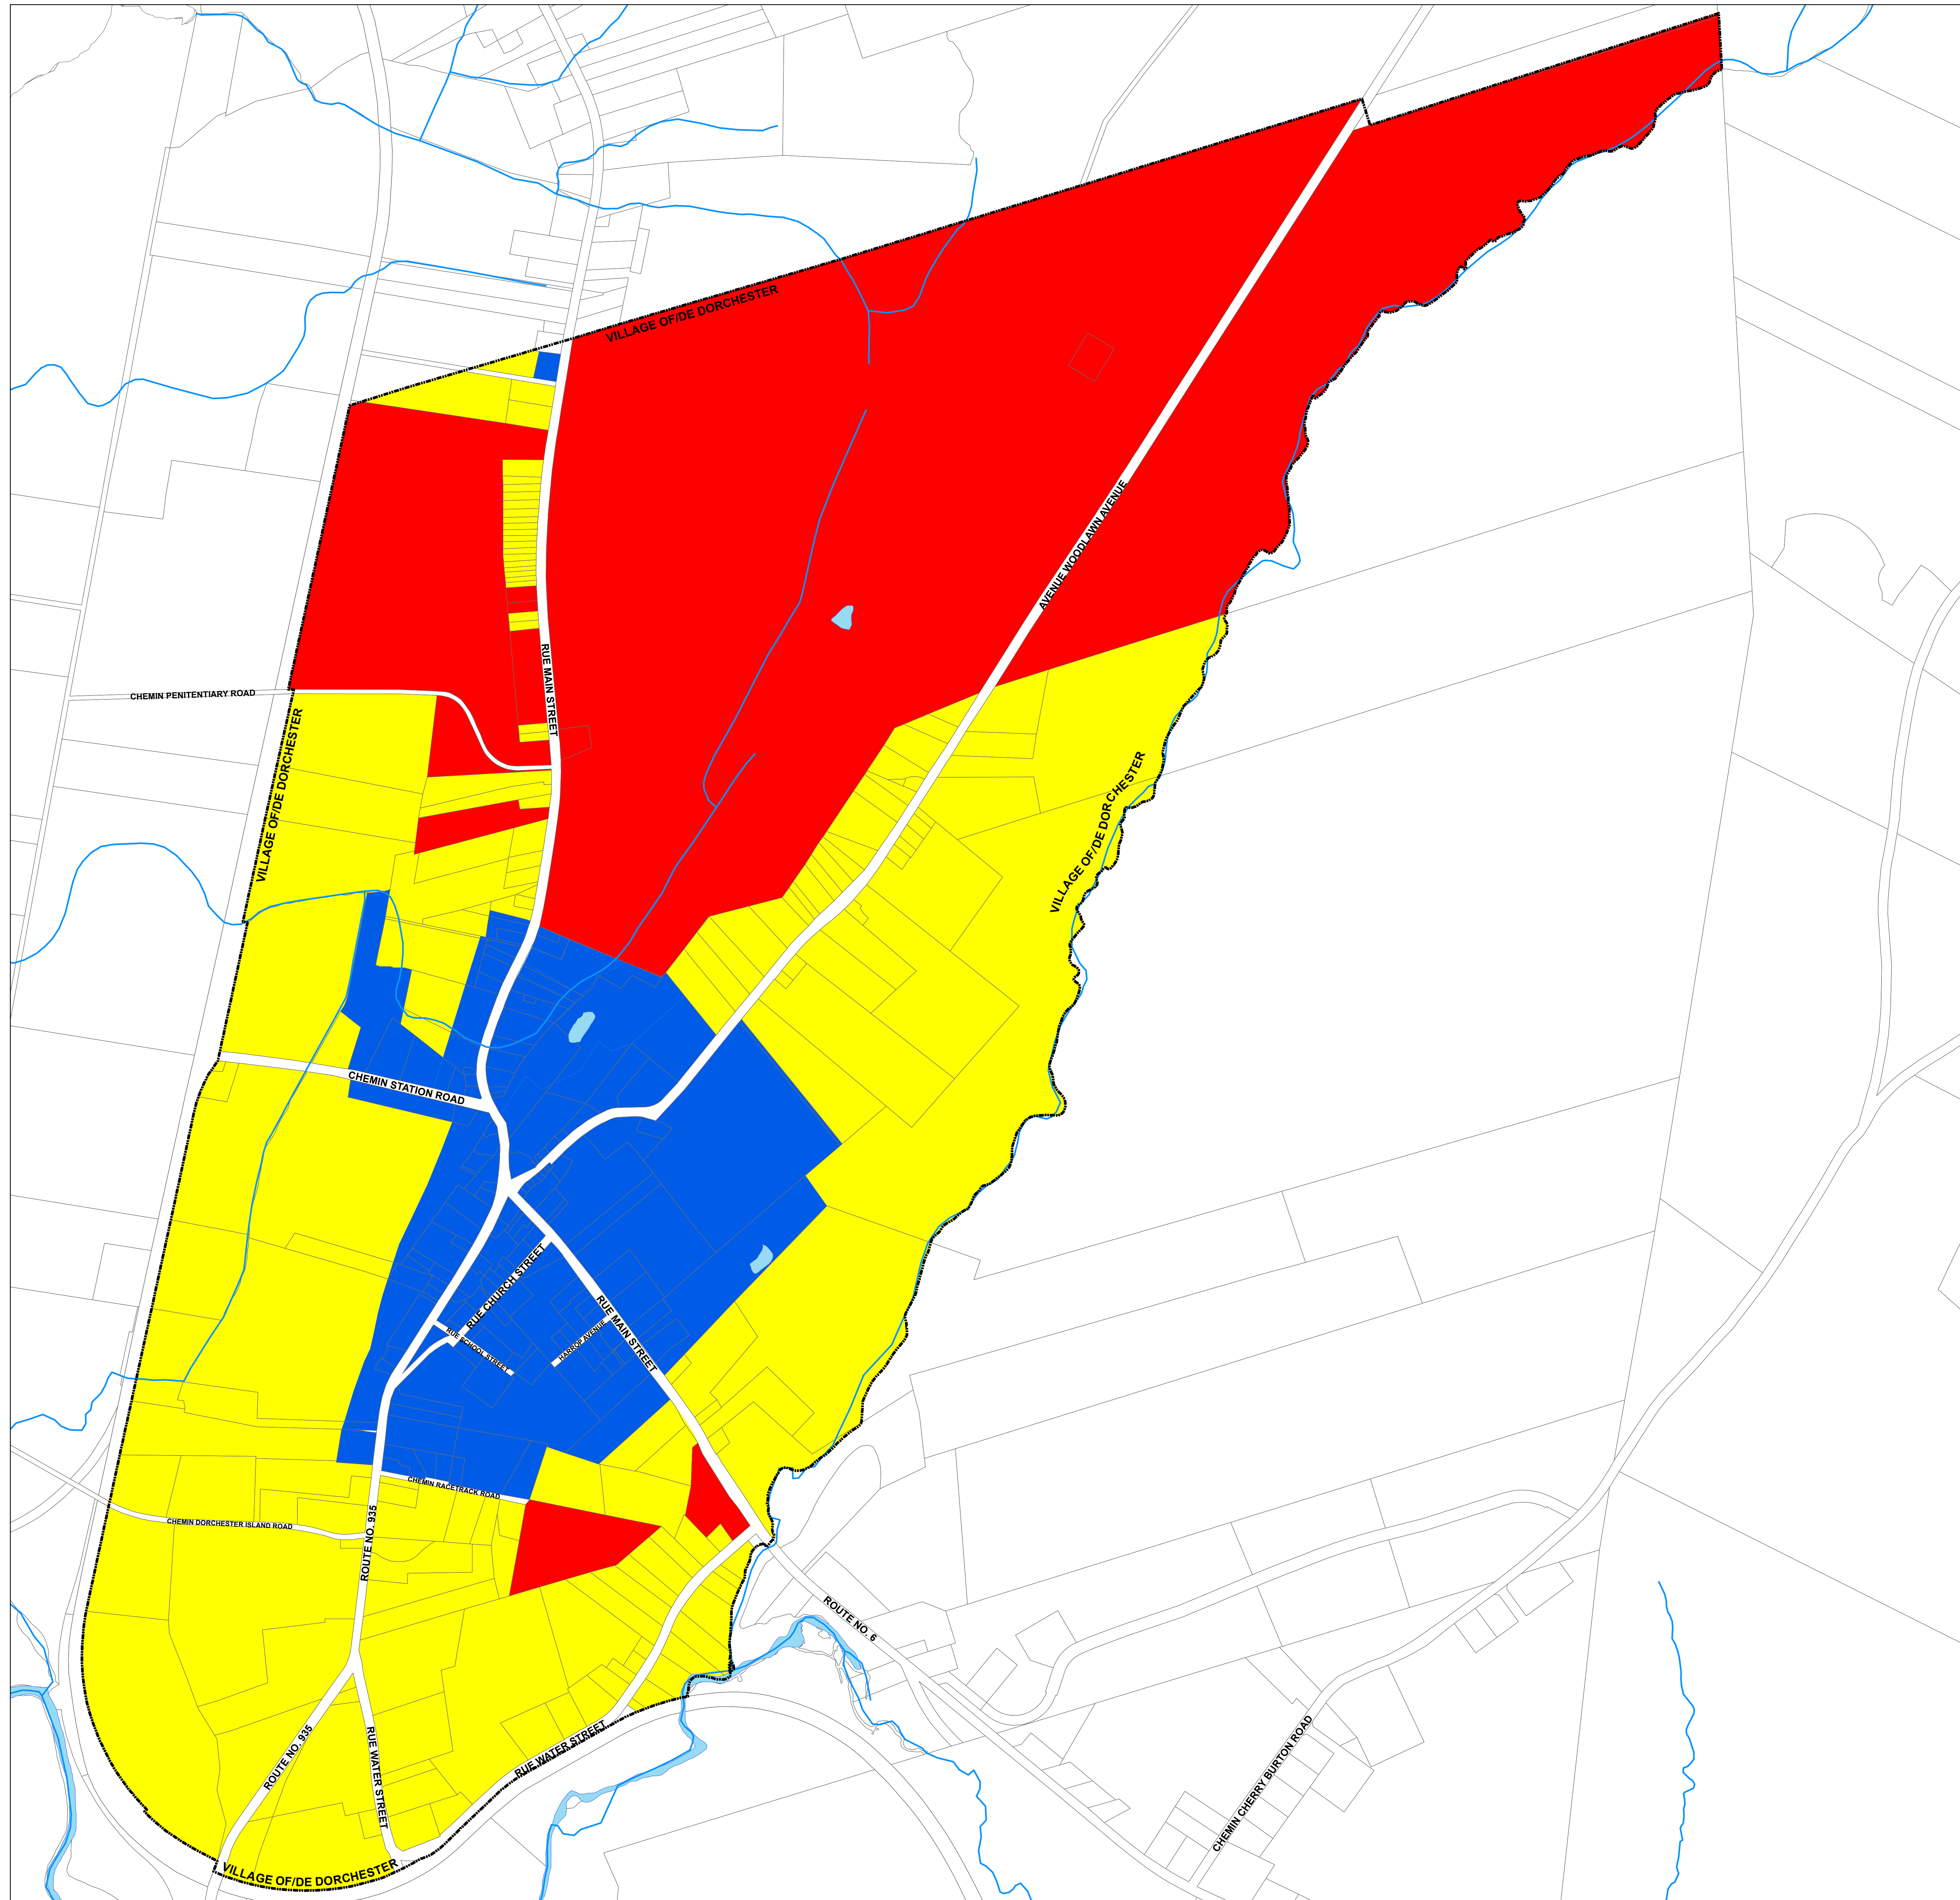

Village of Dorchester Future Land Use

Legend

- Industrial
- Residential, Cottage and Enterprise
- Village Center

Sources:
Service New Brunswick Mapping
Tantramar Planning District Commission

Compiled By: Tantramar Planning District Commission
on August 22, 2011