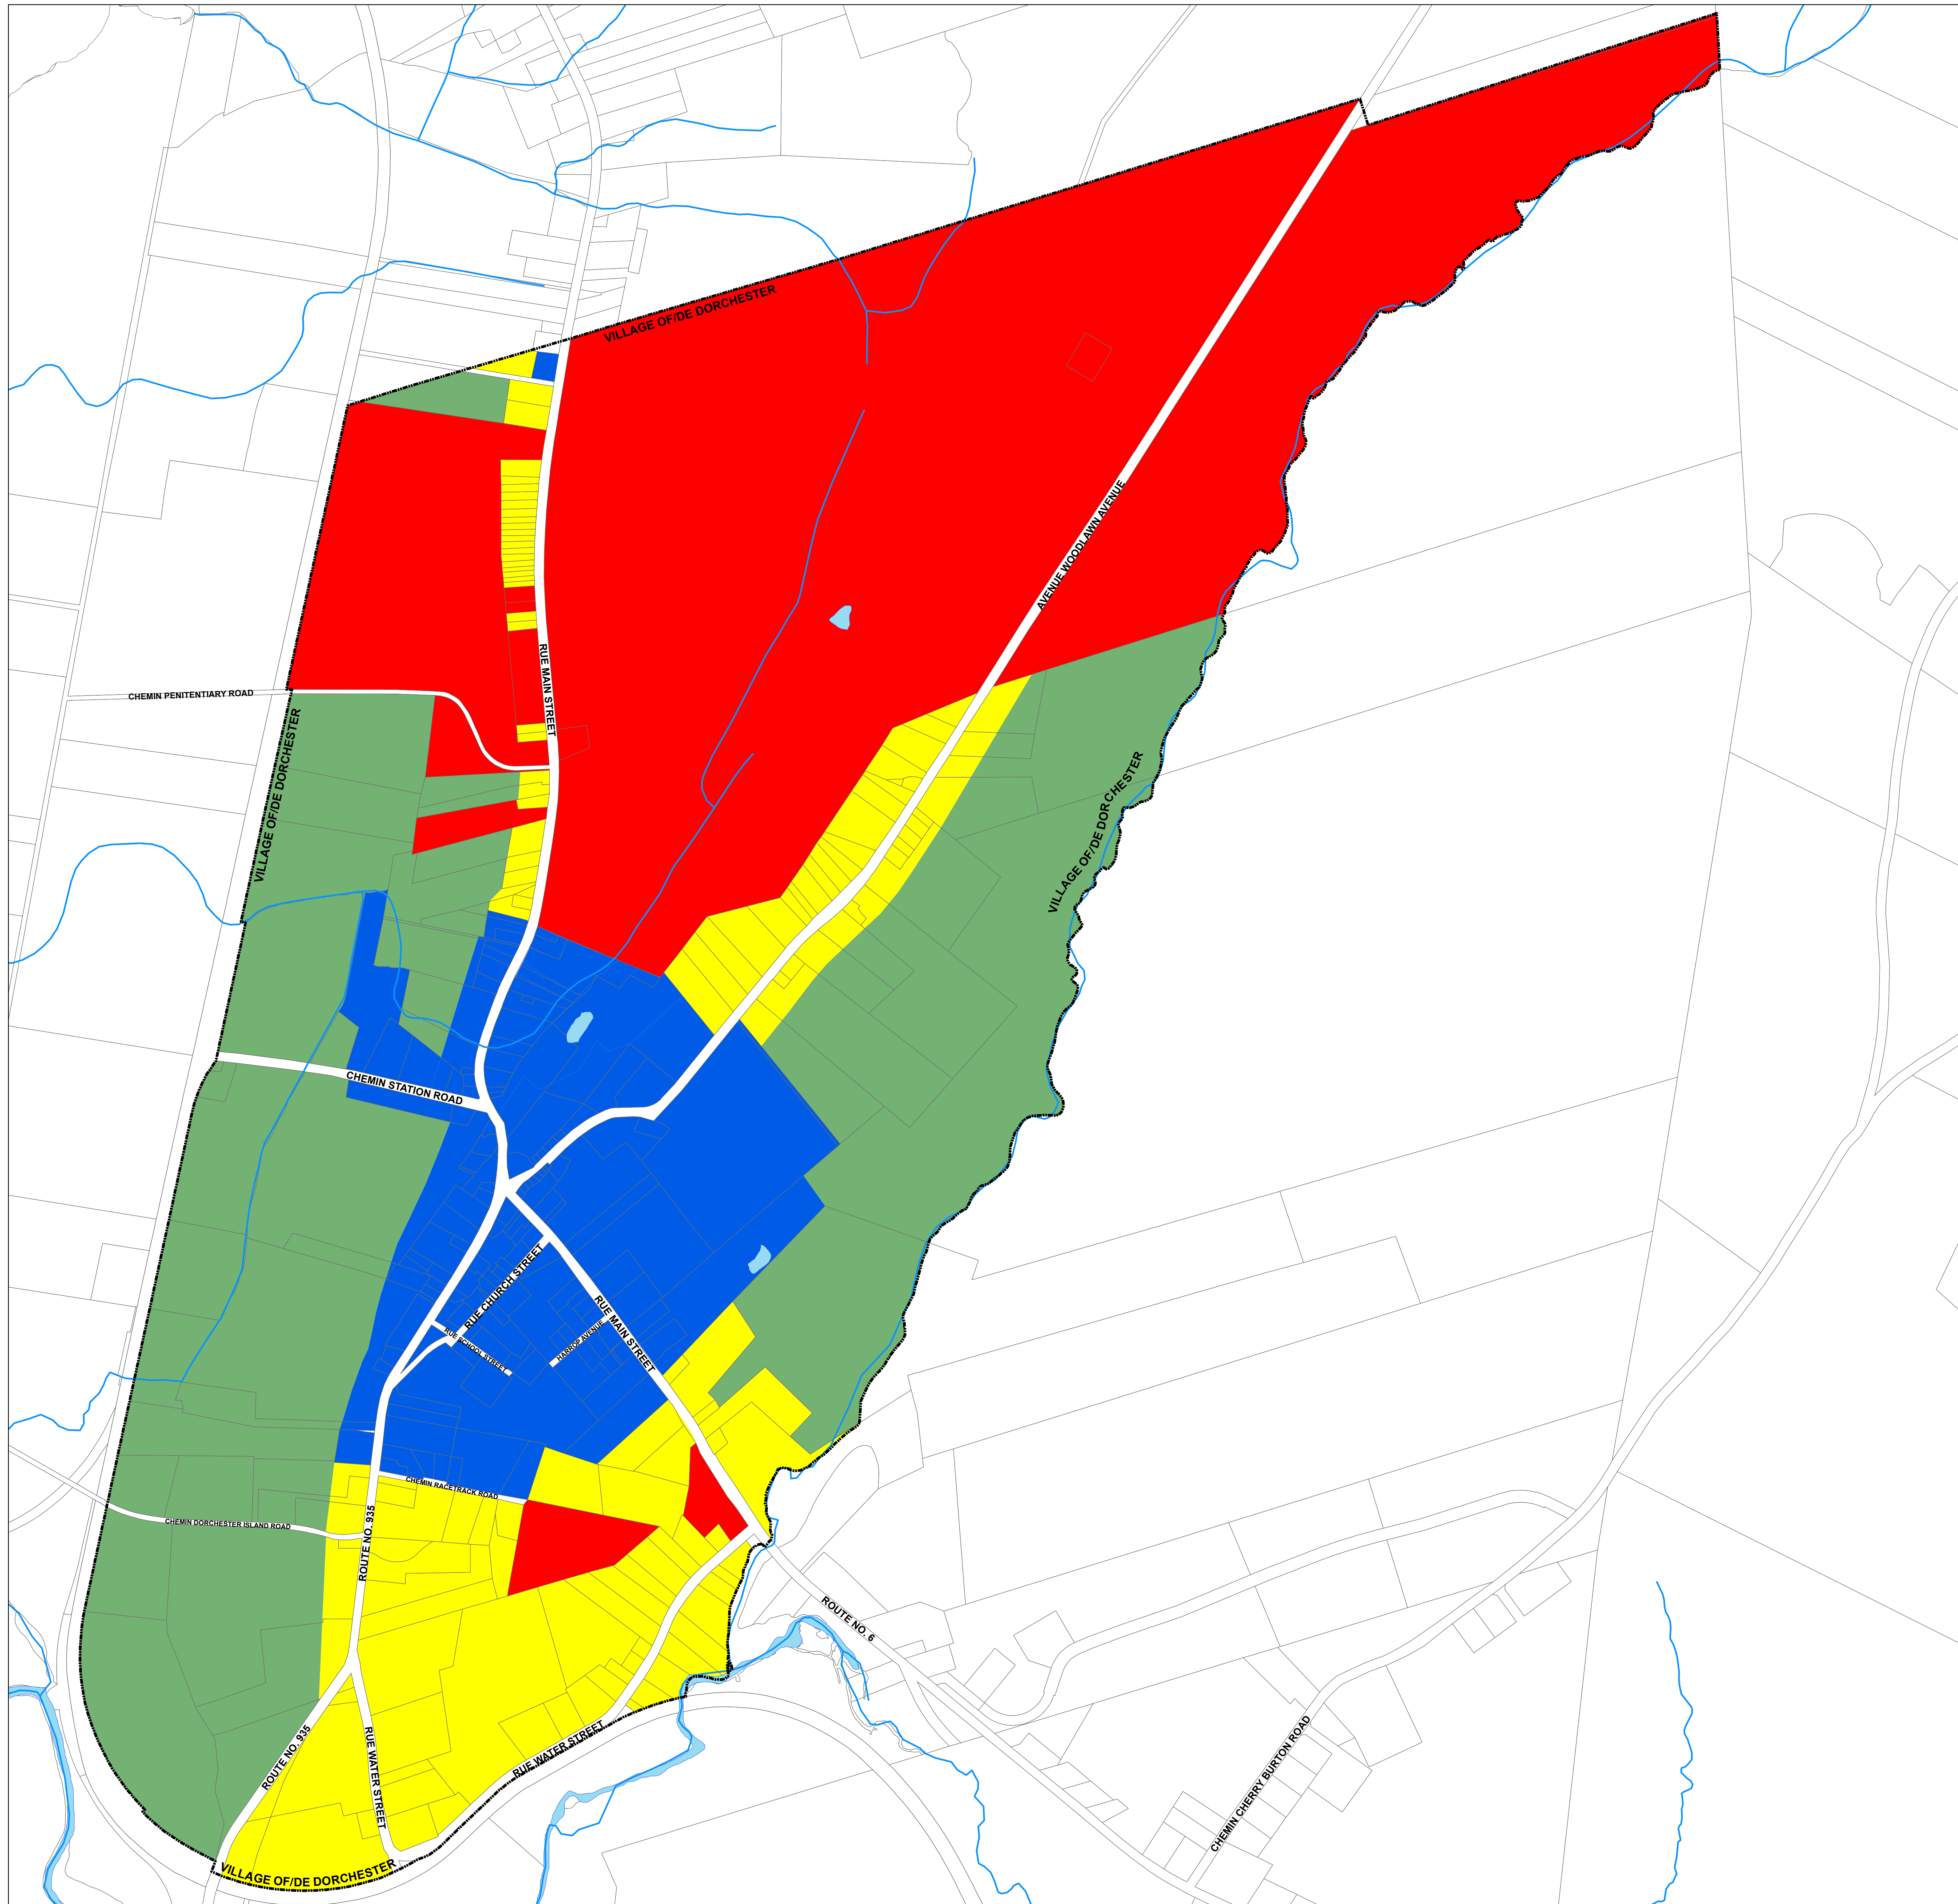

Village of Dorchester Zoning Map

Legend

- Industrial
- Resource
- Residential, Cottage and Enterprise
- Village Center

Sources:
Service New Brunswick Mapping
Tantramar Planning District Commission

Compiled By: Tantramar Planning District Commission
on August 22, 2011